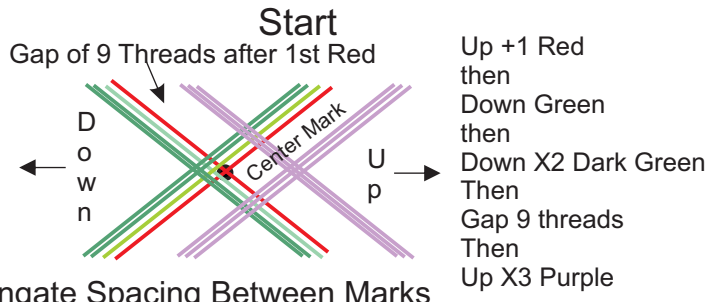

Rose Cross Wrap

Elongate Spacing Between Marks

Box with 2 Black

Now close out with braid