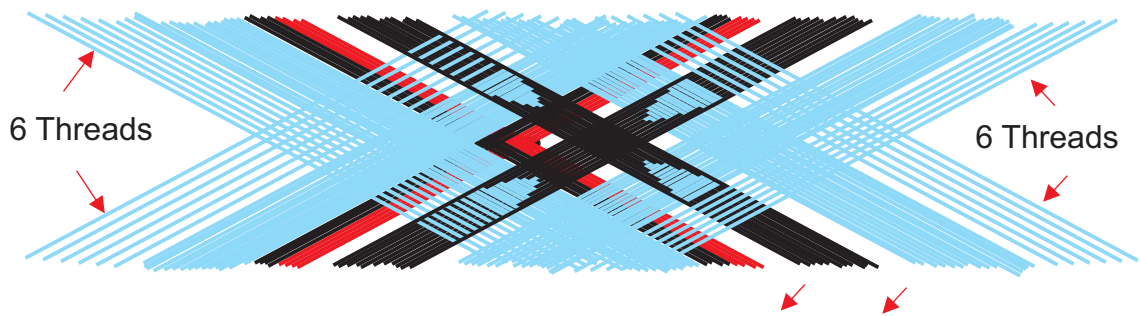

Black widow Spider Wrap

Space of 7 threads

1 thread

1 on each side of Black

1 on each side of Black

2 threads

2 threads

1 each side of black 1 each side of black

1 each side of black

1 each side of black

Now pack and close out with braid