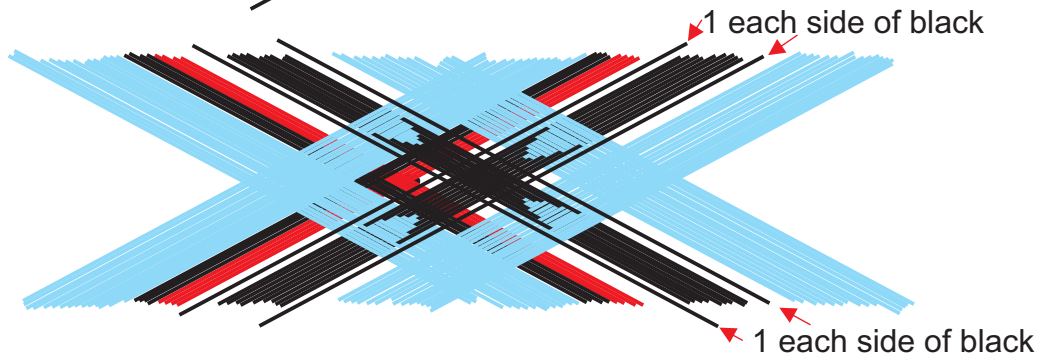

Black widow Spider Wrap

Space of 7 threads

1 thread

1 on each side of Black

1 on each side of Black

2 threads

2 threads

1 each side of black 1 each side of black

1 each side of black

1 each side of black

Now pack and close out with braid