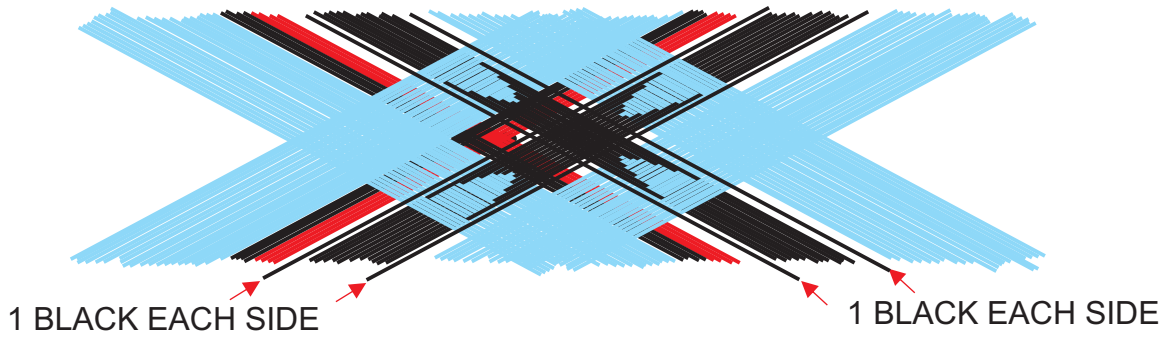

Black widow Spider Wrap

Space of 7 threads

1 thread

1 on each side of Black

1 on each side of Black

2 threads

2 threads

1 each side of black 1 each side of black

1 each side of black

1 each side of black

Now pack and close out with braid